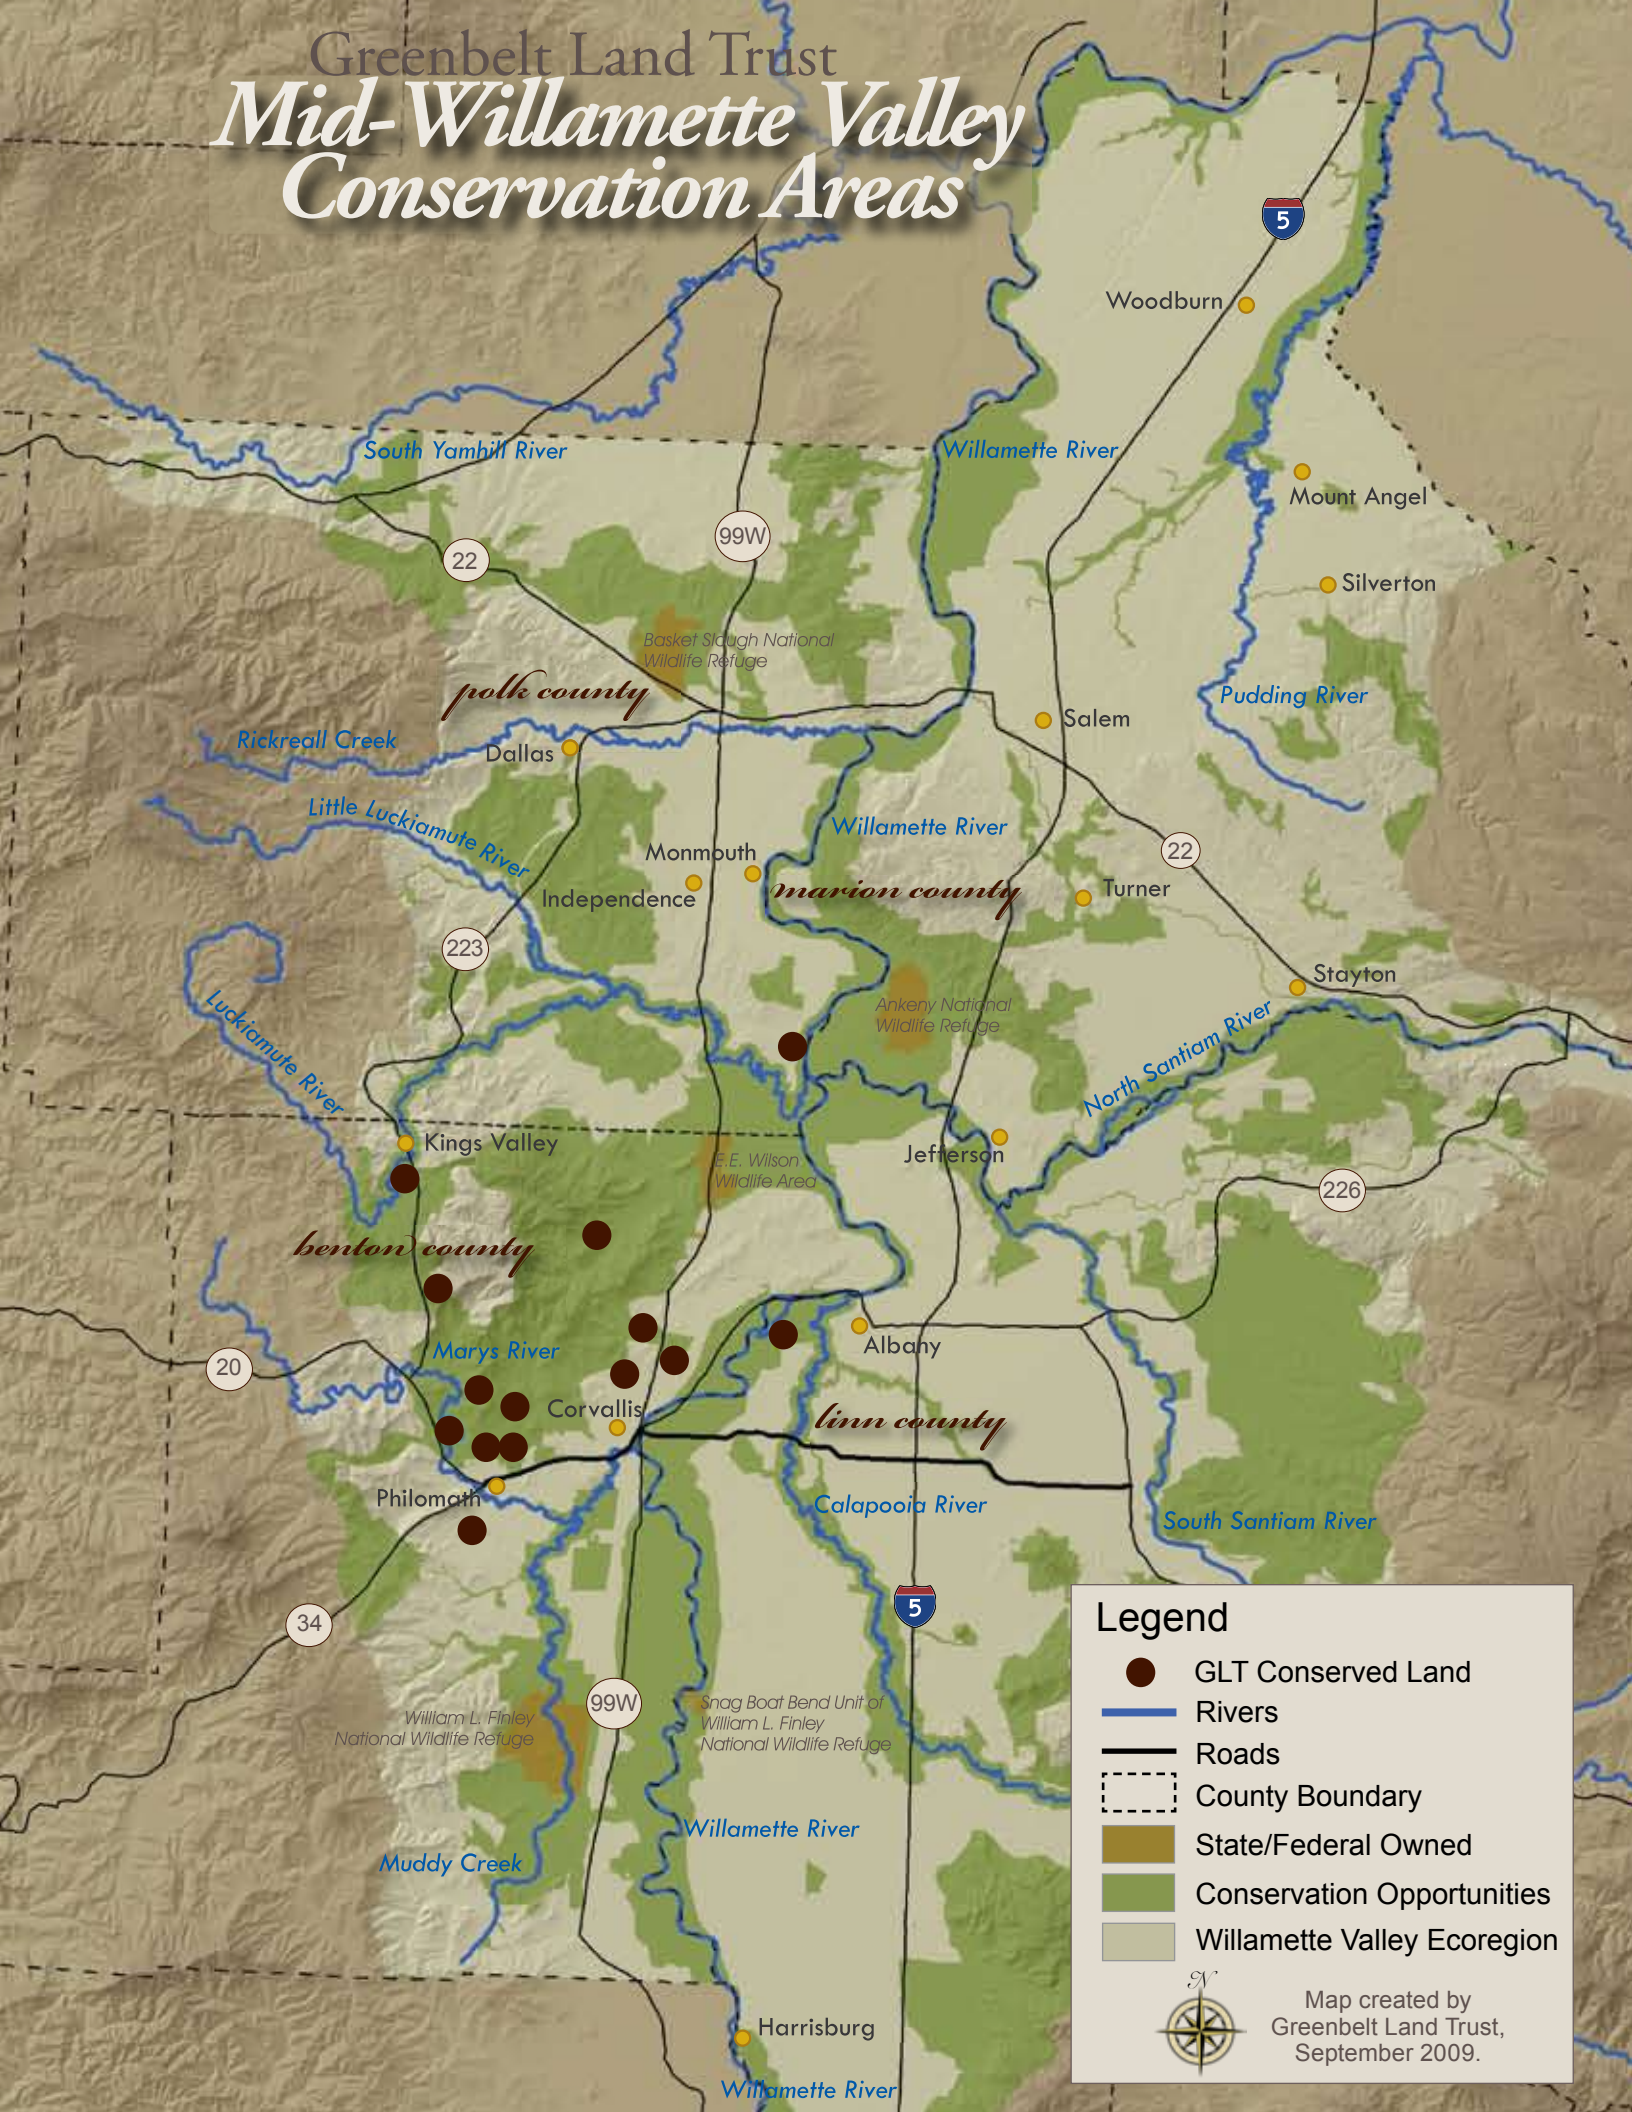

Greenbelt Land Trust Mid-Willamette Valley Conservation Areas

Legend

- GLT Conserved Land
- Rivers
- Roads
- County Boundary
- State/Federal Owned
- Conservation Opportunities
- Willamette Valley Ecoregion

Map created by
Greenbelt Land Trust,
September 2009.