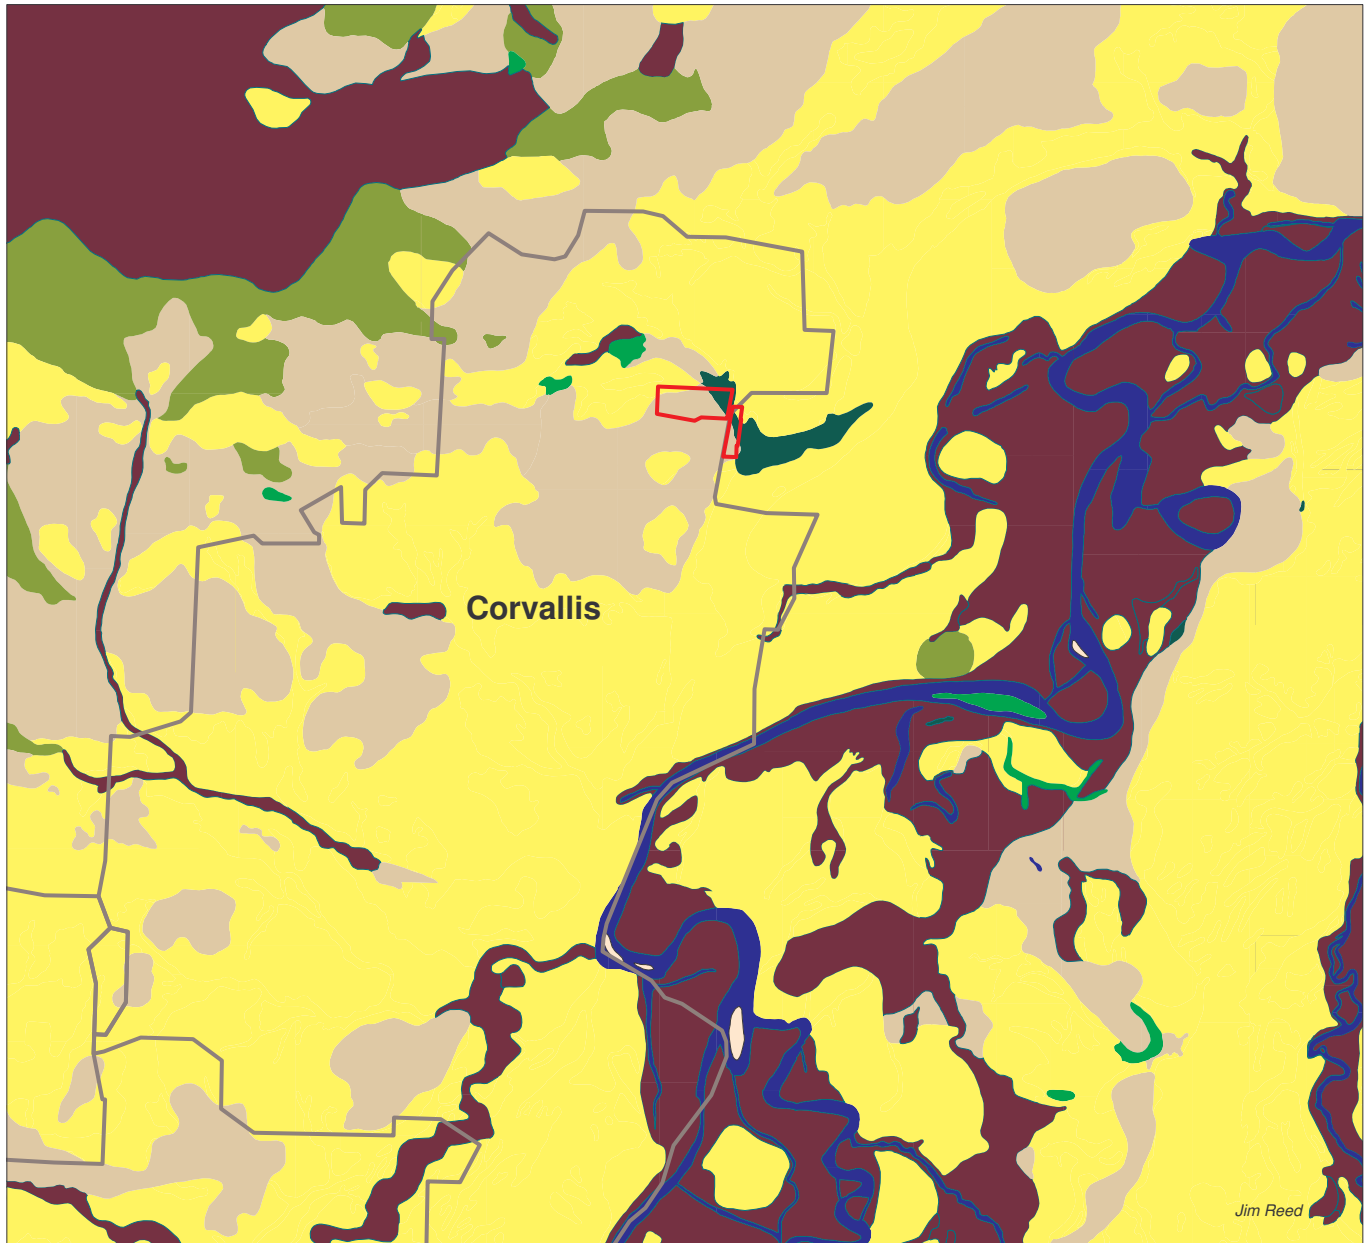

Appendix B-4.
1851 Vegetation Cover Types near Corvallis

Salix Associates 2006

Data sources:
Historic vegetation from ORNHIC 2005
UGB: City of Corvallis